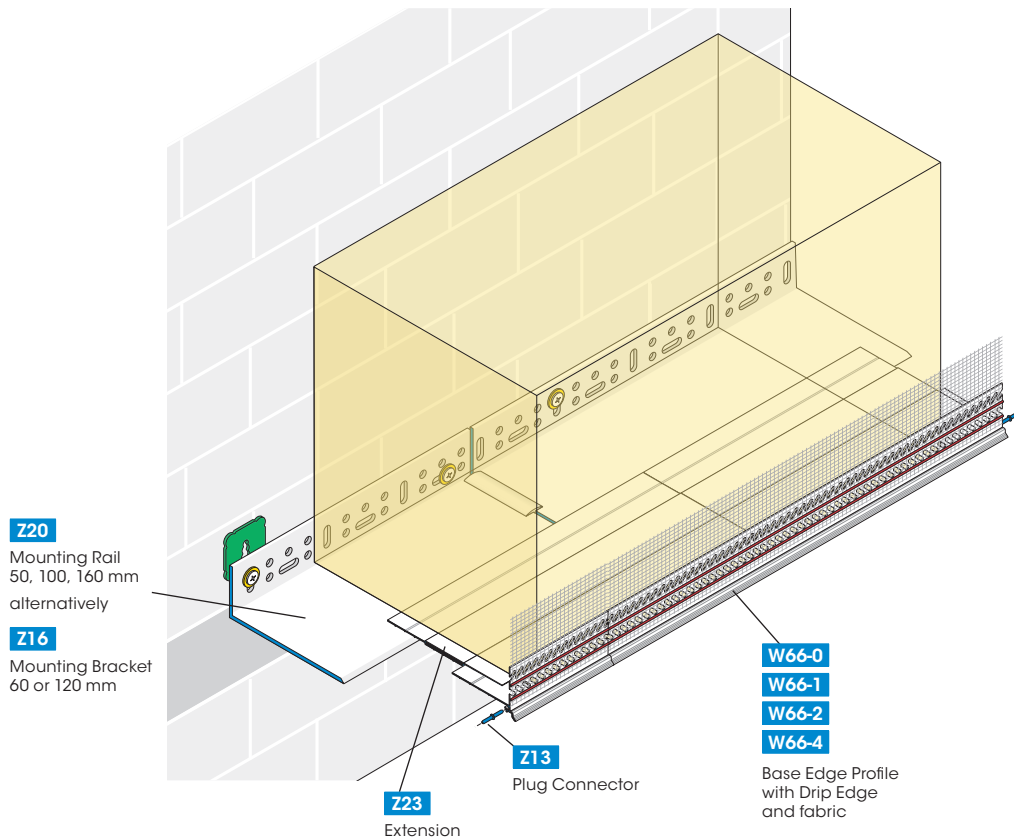

## APU Plastic Extension Z23 for Base Edge Profiles W66

The APU Extension Z23 made of plastic extends the outreach of the APU Base Edge Profiles W66 by 30 to 50 mm. In combination with the Base Edge Profile, two Extensions and the Mounting Rail Z20-160 mm insulation thicknesses up to 300 mm can be achieved.

### Available packed unit:

25 bars of 2.00 m = 50.00 m

## Mounting example