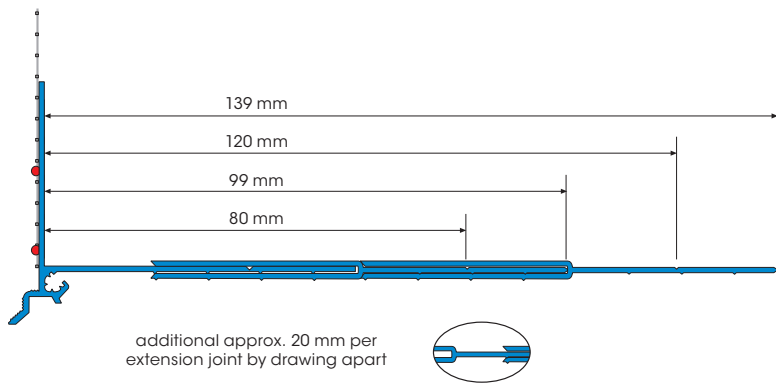

Possible extensions