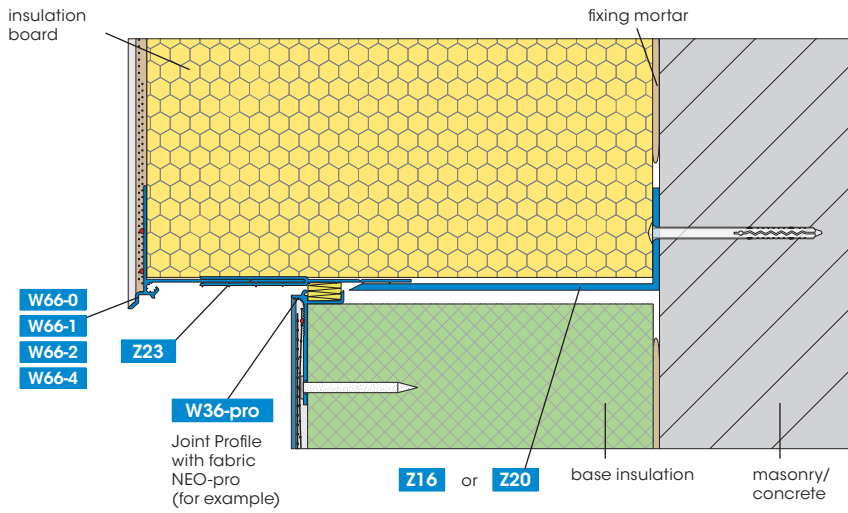

Mounting example