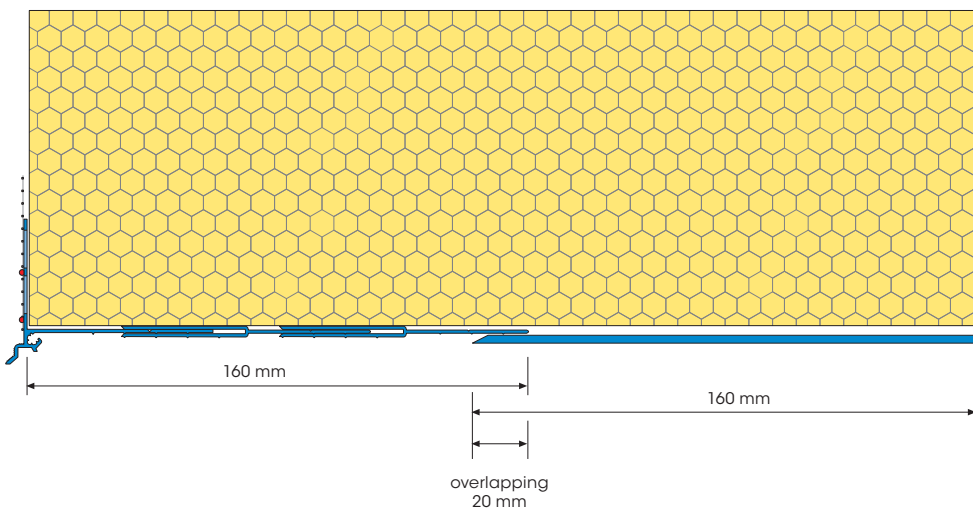

Example of insulation thickness 300 mm